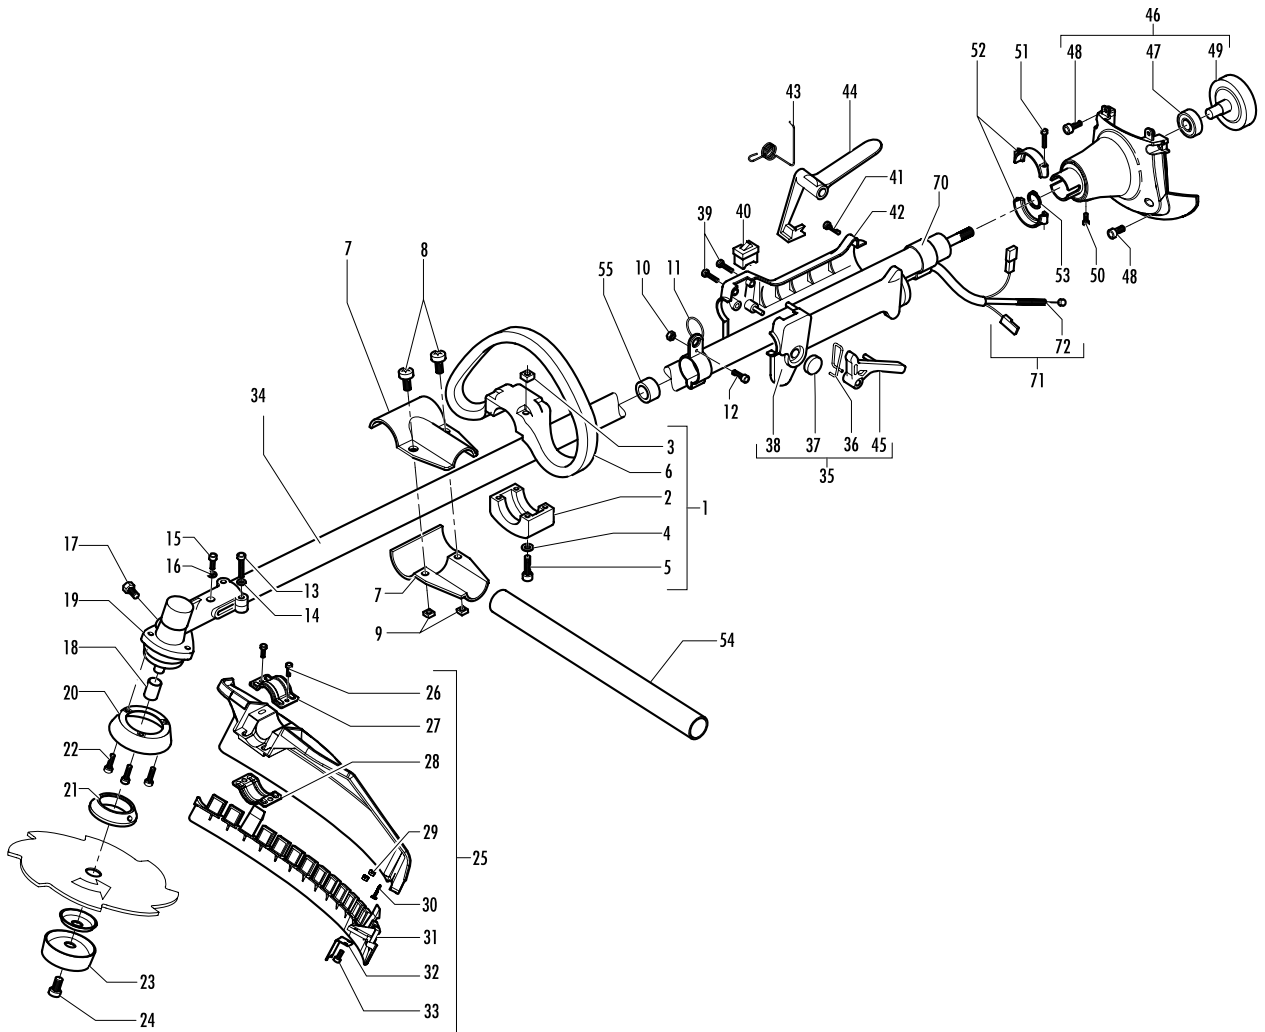

brand	PARTNER

date	MAY/03	SHEET 3/4

Model	Prefix
B 462X	02

Product number
953900398

FIGURE 2