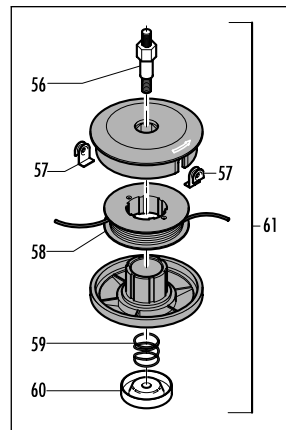

brand	PARTNER

date	MAY/03	SHEET 3/4

Model	Prefix
B 462X	02

Product number
953900398

FIGURE 2