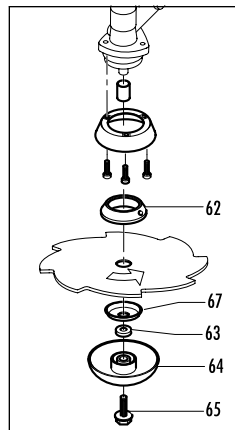

brand	PARTNER

date	MAY/03	SHEET 3/4

Model	Prefix
B 462X	02

Product number
953900398

FIGURE 2