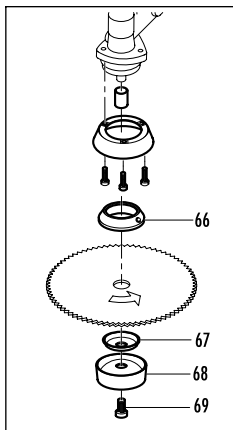

brand	PARTNER

date	MAY/03	SHEET 3/4

Model	Prefix
B 462X	02

Product number
953900398

FIGURE 2