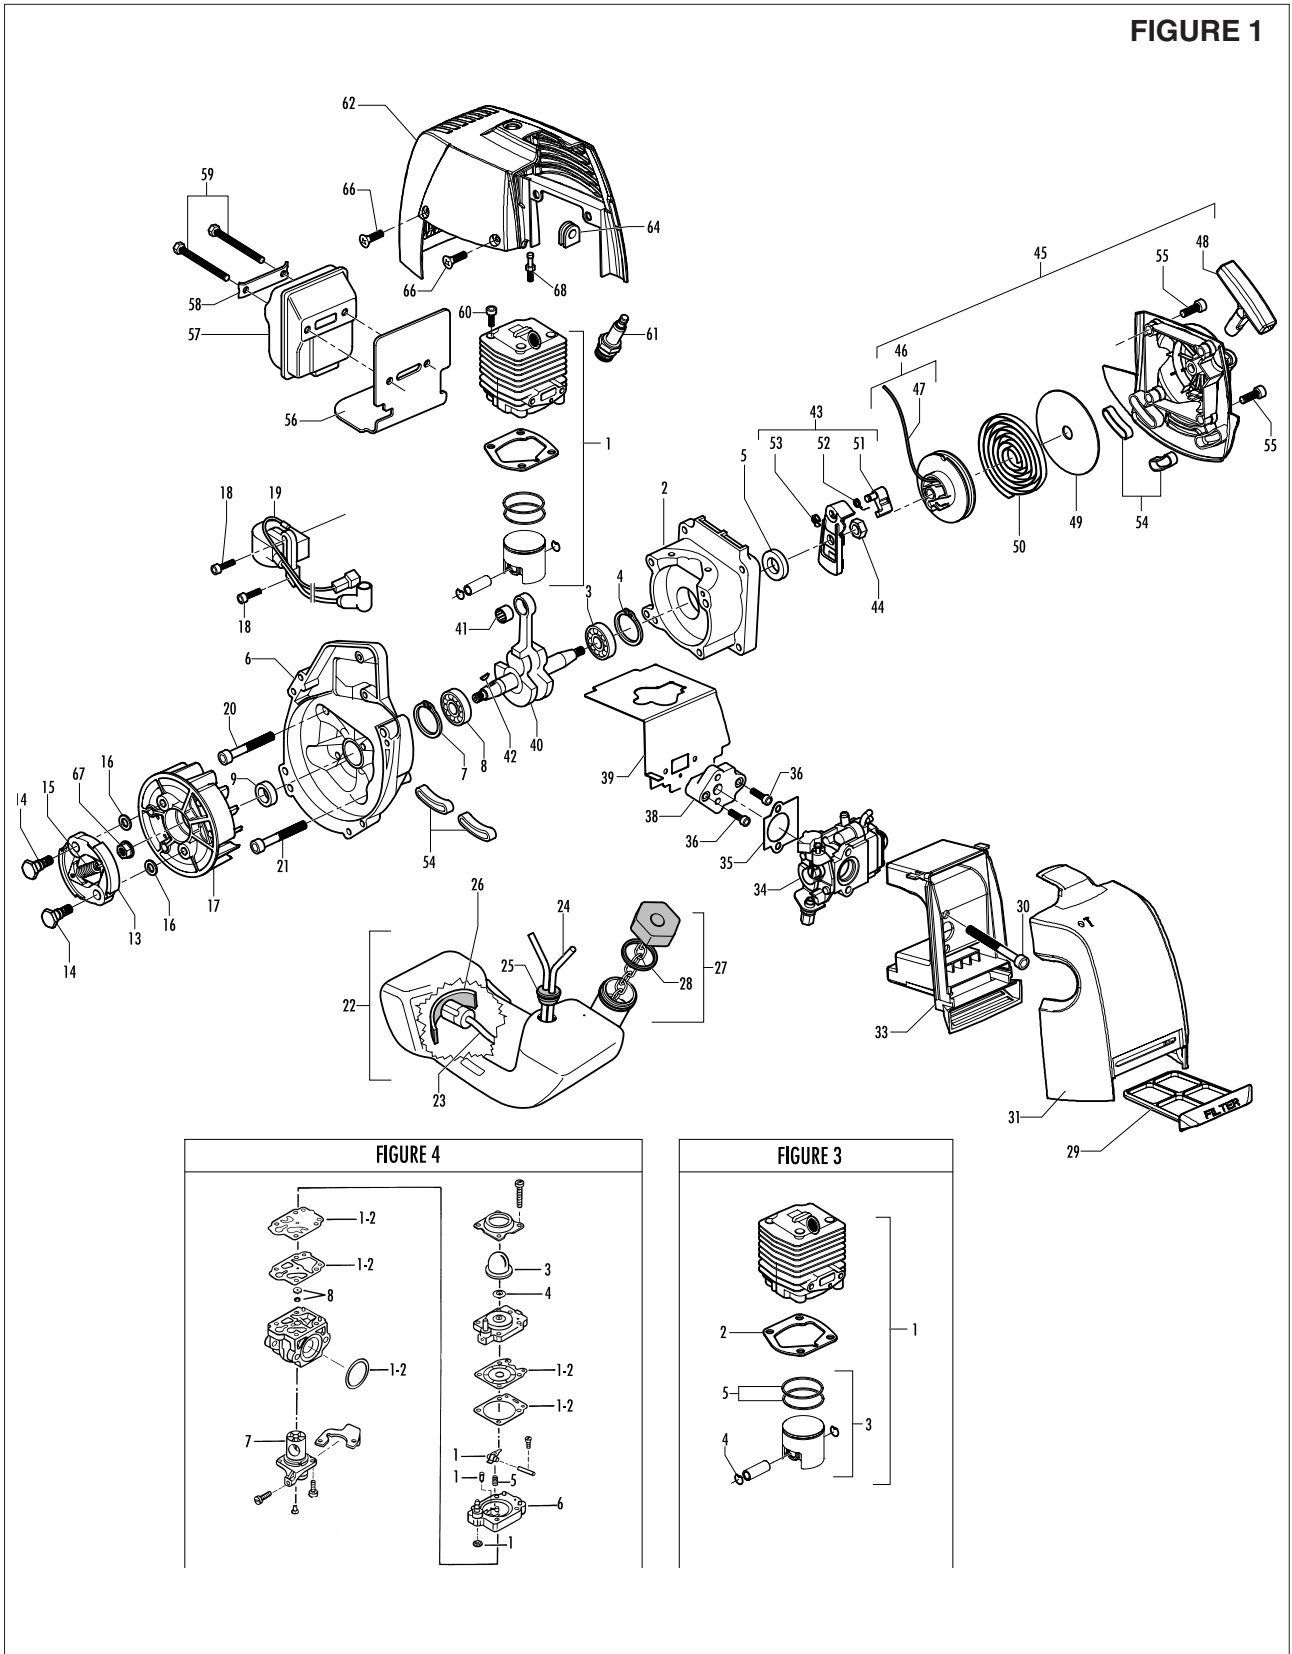

brand	PARTNER

date	MAY/03	SHEET 1/4

Model	Prefix
B 462X	02

Product number
953900398